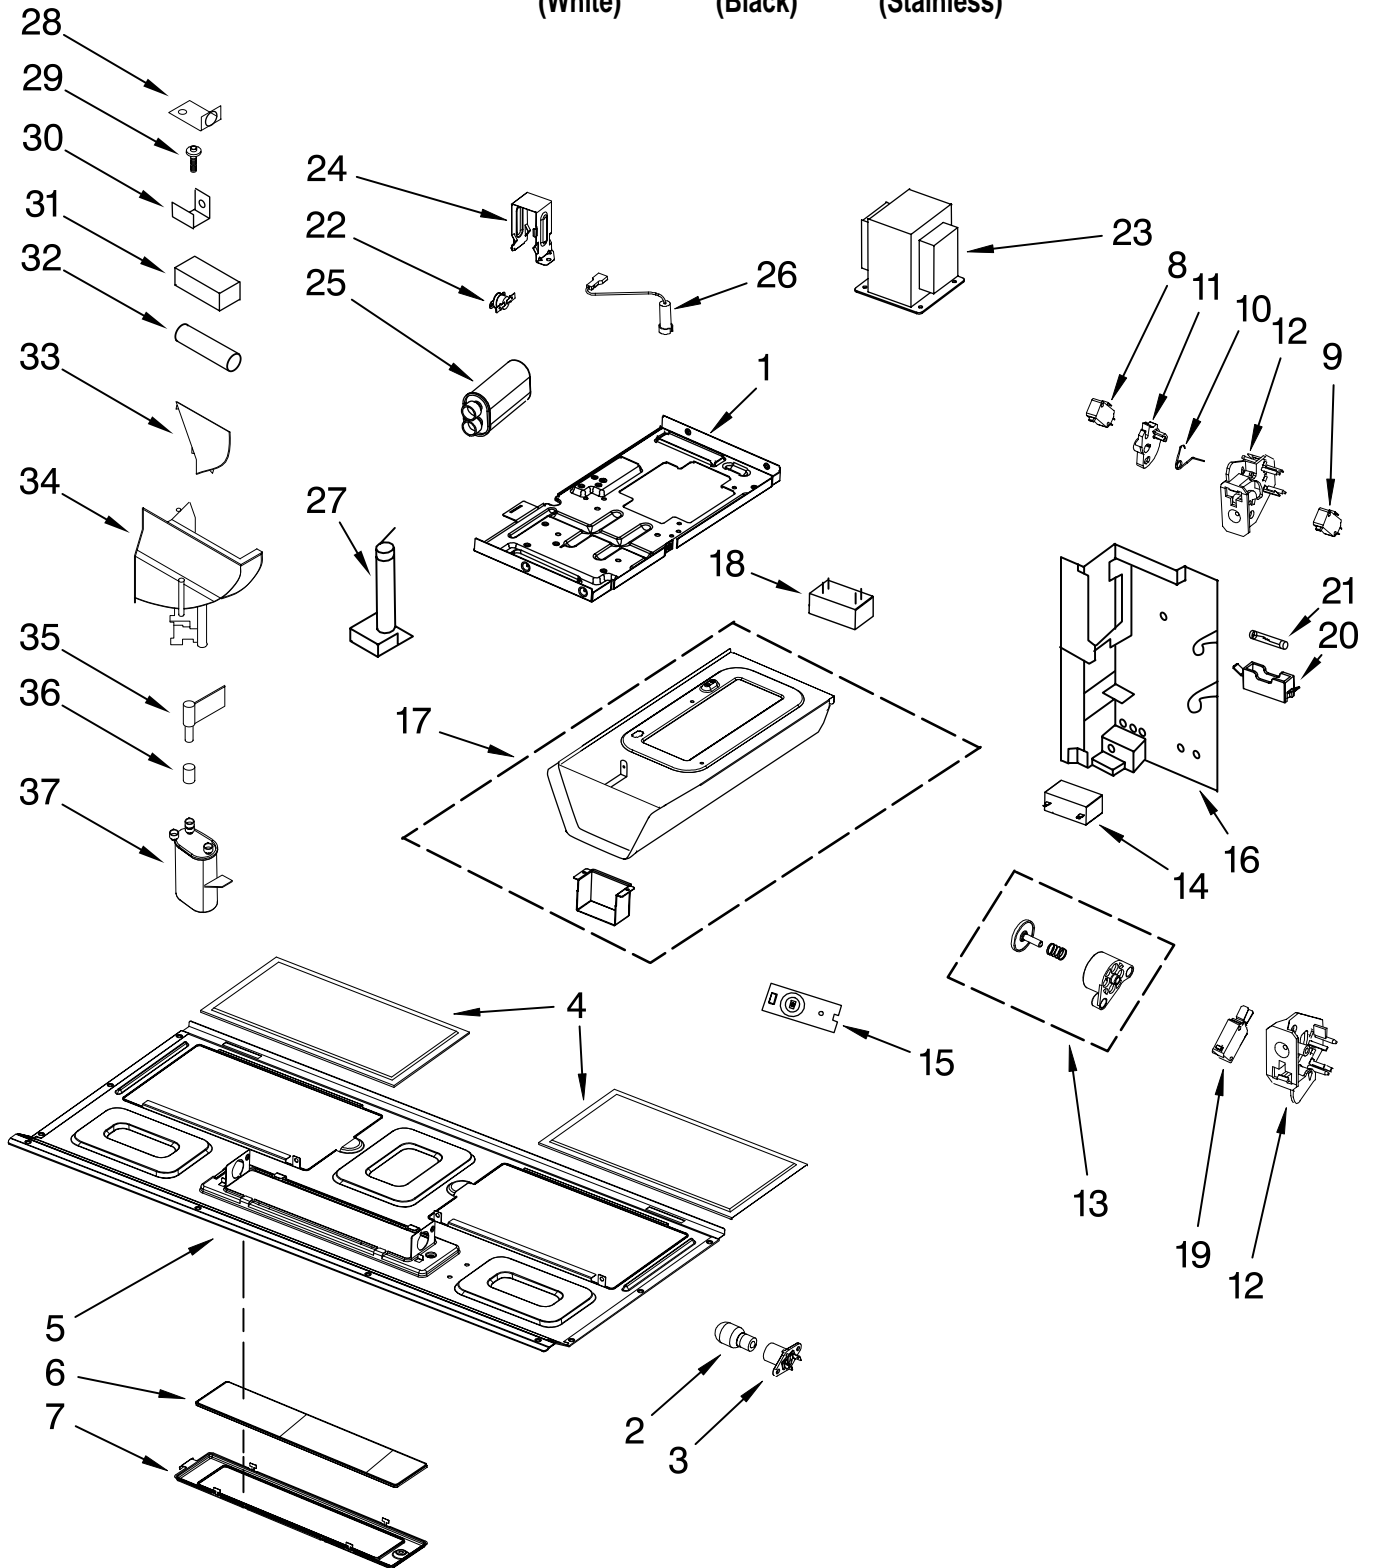

INTERIOR AND VENTILATION PARTS

For Models: MMV6180WW0, MMV6180WB0, MMV6180WS0
(White) (Black) (Stainless)

FOR ORDERING INFORMATION REFER TO PARTS PRICE LIST

INTERIOR AND VENTILATION PARTS

For Models: MMV6180WW0, MMV6180WB0, MMV6180WS0
(White) (Black) (Stainless)

Illus. No.	Part No.	DESCRIPTION
1	W10248270	Chassis
2	8206232	Lamp
3	W10210871	Holder, Lamp
4	W10208631	Filter, Grease
5	W10245196	Plate, Bottom
6	W10210875	Glass, Lamp
7	W10210873	Holder, Glass
8	W10211972	Switch, Micro V15T16-CZ200
9	W10211973	Switch, Micro V15T16-CC200
10	W10156812	Spring, Interlock
11	W10156811	Plate, Cam
12		Support, Interlock
	8206419	Top
	W10156813	Bottom
13	W10197758	Piston Assembly
14	W10245191	Capacitor, 125 V
15	W10163422	Thermistor (PCBA)
16	W10245193	Plate, Side
17	W10245189	Chassis Assembly
18	W10245190	Resistor, Cement
19	W10211974	Switch, Micro V15T16-CP200
20	W10250232	Holder, Fuse
21	W10138793	Fuse
22	W10248275	Thermostat (2)
23	W10248271	Transformer, H.V.
24	W10156817	Bracket, Capacitor
25	W10138798	Capacitor, H.V.
26	W10245187	Diode, H.V.
27	W10245188	HV Diode Support
28	W10259248	Cover, Thermostat
29	8206068	Thermostat
30	8206223	Clip, Thermostat
31	W10250232	Holder, Fuse
32	W10138793	Fuse
33	W10248274	Plate, Housing
34	W10248276	Housing, Valve
35	W10248277	Valve
36	W10259216	Screw
37	8206082	Thermocutout

FOR ORDERING INFORMATION REFER TO PARTS PRICE LIST